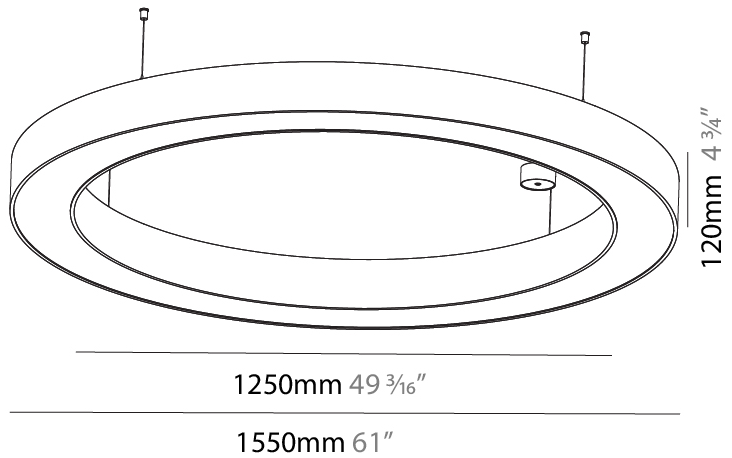

GENERAL

Series: Glorious
Subseries: Glorious
Brand: Prolicht
Division: Architectural
Mounting Type: Suspension
Mounting Location: Ceiling
Subcategory: Ambient

PHYSICAL

Shape: Round
Diameter (mm): 1550
Diameter (in): 61
Height (mm): 120
Height (in): 4 ¾
Max. Overall Height (mm): 2120
Max. Overall Height (in): 83 7/16
Light Distribution: Direct / Indirect
Weight (kg): 16.737
Weight (lbs): 36.90
Diffuser: PMMA - Opal or Micro-Prism
Fixture Finish: SSR / BKV / CWI / CRY / HAB / LAG / UFT / ITA / RUA / RUR / MIC / FTG / MYG / TWT / LOD / PUS / FRO / FUP / KIA / POP / BLS / SPG / MEY / GOH / GUM / CHC / COM / ABZ / JAG / OBR / MOS / ROR
Fixture Material: Aluminum

ELECTRICAL

Lamp Type: LED (Zhaga Standard)
Input Wattage (W): 110
Total Output Wattage (W): 88 / 70.4 (3500K)
Dimming: Non-Dimming / Phase Dimming (120Vac only) / 0-10V Dimming
Driver Included: Yes
Driver Location: Integrated
Driver Type: Constant Current - 120 / 277Vac
Driver Class: Class 2
Input Voltage (V): 120 - 277
Constant Current (MA): 350 / 700/800 (3500K)

LED

Color Temperature (°K): 3000 / 3500 / 4000
Max. Delivered Lumen (lm): 6920 / 7164 / 7310 Direct / 4530 / 4938 / 4790 Indirect
CRI: >80 CRI
Efficiency (%): 68
Lamp Life (hrs): 50000

OPTICAL

RATINGS AND CERTIFICATIONS

Certified By: Certified for North American Standards
IP rating: IP20